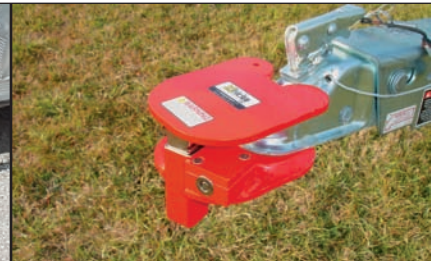

Universal Theft Protection Locks for Construction Equipment, Trucks, and Trailers

Skidsteer Lock
Lock both drive controls of ALL skid loaders. Works with enclosed cabs, too.

Available in a changeable combination lock.

e-series Skidsteer Lock
Lock one drive control of ALL skid loaders. Works with enclosed cabs, too.

Available in a changeable combination lock.

Attachment Lock
Locks arms in the down position securing the attachment on the machine.

Backhoe Lock
Lock the forward/reverse drive control and steering wheel in the turned position--for all types of equipment.

Stabilizer Lock
Lock the stabilizer in the down position. Different sizes available for different applications and equipment.

Available in a changeable combination lock.

Excavator Lock
Lock both track drive controls in opposite directions. For both small and large excavators.

Heavy Duty Wheel Lock
Prevents wheels from rolling. From ATV's & trailers to large trucks. For wheels up to 16" wide. Lug protector plate included. Built with 2" square tube steel.